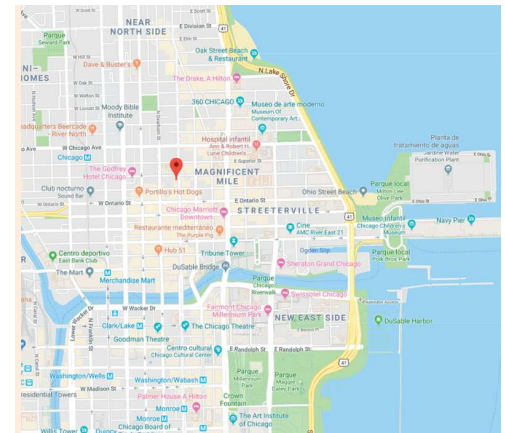

ROOMS + SUITES: 216

In the center of the city, just steps from the Magnificent Mile

This boutique hotel is located in the heart of downtown Chicago, three blocks from the luxury shops of the world renowned Magnificent Mile.

The hotel offers an award-winning spa, gourmet restaurant, craft bar and the urban oasis rooftop Lounge Apogee, where guests can enjoy unparalleled views of Chicago. All rooms at the Eurostars Magnificent Mile Hotel and Spa are equipped with a minibar, available in-room spa treatments, 24-hour room service, flat-screen TVs and complimentary Wi-Fi. The property also has a state of the art fitness center. The hotel is a 10-minute walk from the famous John Hancock Building, Museum of Contemporary Art and one mile from the famous Navy Pier.

The River North neighborhood is a great location for travelers interested in galleries, restaurants, shopping and the best dining experiences Chicago has to offer all within walking distance from the hotel.

660 N State Street CHICAGO - IL USA60654

LOCATION

Lat.: 41.894540 Long.: -87.6283

DISTANCES

Airport: 17 miles

Train station: 1.5 miles

Subway stop: 0.3 miles

HOTEL SERVICES