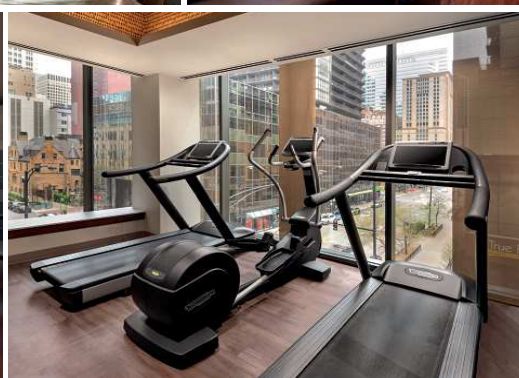

HOTEL SERVICES

- 24 hours reception
- Air conditioner
- Wi-Fi internet connection
- Coffee Bar
- Restaurant
- Rooftop lounge
- Business center
- Luggage storage
- Fitness center
- SPA: Facial treatments, body treatments, sauna and massages
- Valet parking
- Meeting and Banquet service
- Roll-Away beds (upon request)
- Room service is available 24 h.
- Laundry/dry cleaning service
- ADA rooms

ROOM SERVICES

- ADA rooms
- Wi-Fi & Ethernet connection
- LCD TV
- Bower & Wilkins Zeppelin Speaker
- Ironing set
- Desk
- Complimentary tea and coffee maker
- Phone
- Air conditioning
- In-room safe

MEETING ROOMS

NAME	SF	THEATER	SCHOOL	COCKTAIL	BANQUET	U-SHAPED	IMPERIAL
Aspire AB	1,200	120	60	-	90	40	40
Aspire A	650	60	30	-	50	25	20
Aspire B	575	50	30	-	40	20	20
Invent	285	-	-	-	-	-	12
Create	400	40	28	-	20	15	18